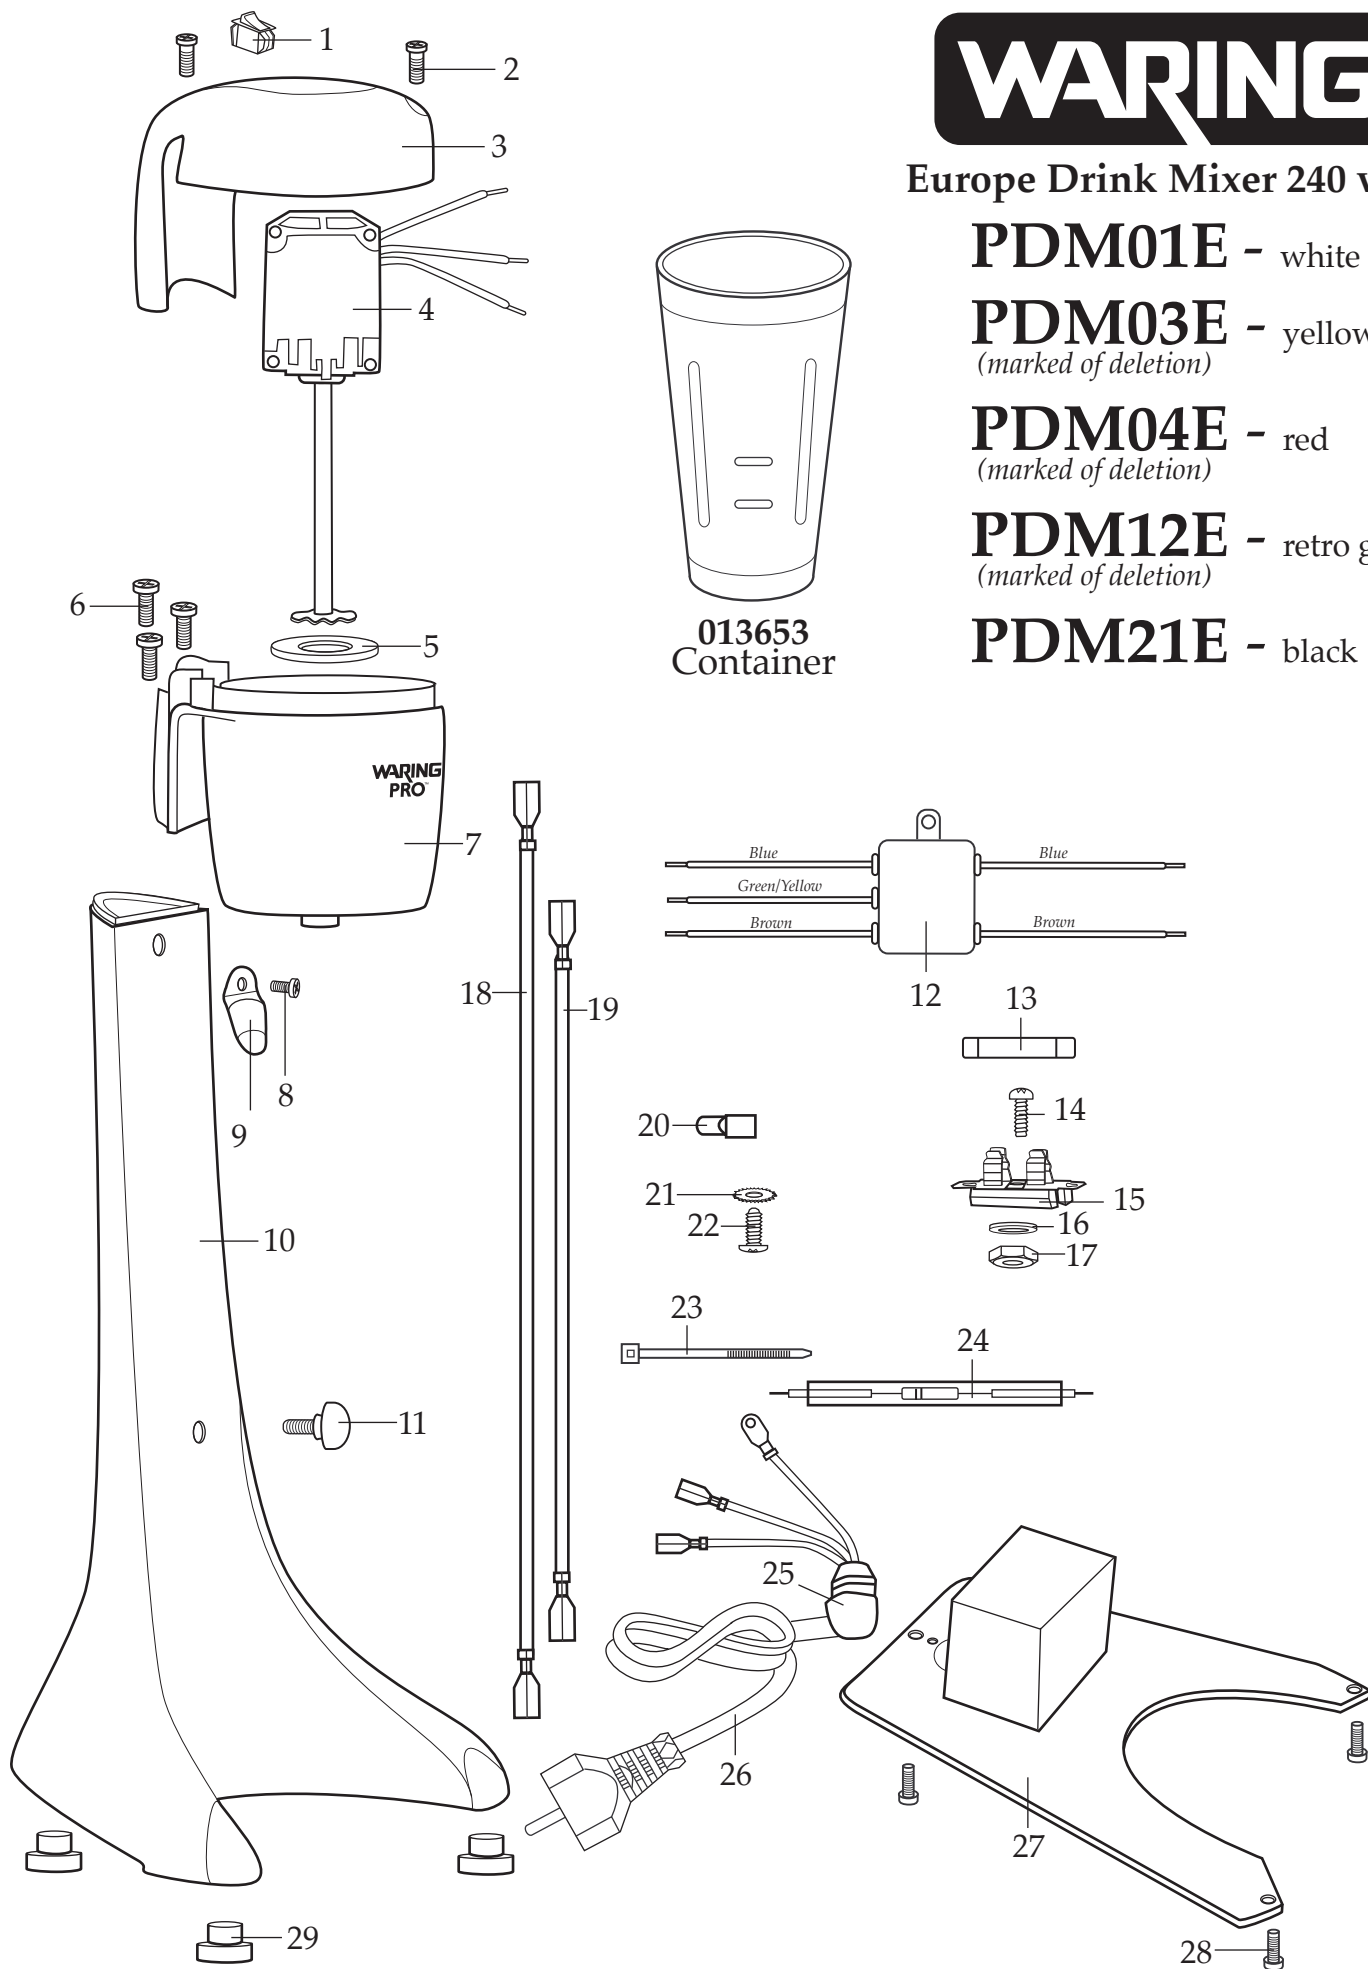

Europe Drink Mixer 240 volt

PDM01E - white

PDM03E - yellow
(marked of deletion)

PDM04E - red
(marked of deletion)

PDM12E - retro green
(marked of deletion)

PDM21E - black

013653
Container

Catalog
PDM01E
PDM03E
PDM04E
PDM12E
PDM21E

Model

32DM33

Illustration #	Part #	Description
1	024192	Rocker Switch
2	018462	Screw 2 Req.'d
3	024290	Plated Upper Housing
4	028565 024191	Motor / with agitator (<i>current production</i>) Motor (<i>older units</i>)
5	018471 024195	Rubber Washer (<i>current production</i>) Rubber Washer (<i>older units</i>)
6	001843	Screw 3 Req.'d
7	024291	Plated Lower Housing
8	018714	Screw
9	018468	Cup Holder
10	019707 023048 023050 019695 023047	Base /black Base /chili red- <i>no longer available</i> Base /retro green Base /white Base /yellow- <i>no longer available</i>
11	019199	Cup Holder Stud
12	502752	EMI Filter Assy.
13	024284	Fuse
14	024287	Screw
15	024276	Fuse Block
16	024288	Washer
17	024289	Nut
18	019702	Lead /blue
19	502767	Lead Assy. /brown with 024300 insulating sleeve
20	012409	Crimp Connector 6 Req.'d
21	002943	Washer 2 Req.'d
22	013659	Sems 2 Req.'d
23	013731	Cable Tie 7 Req.'d
24	502763	Resistor Assy. / 026083 black lead, 025877 resistor, 025876 insulation sleeve
25	019694	Strain Relief

Catalog
PDM01E
PDM03E
PDM04E
PDM12E
PDM21E

Model

32DM33

Illustration #	Part #	Description
26	502546	Cord Set / white
	502547	Cord Set / black
27	502539	Bottom Plate Assy. w/EMI Filter & Fuse Block
	502534	Bottom Plate and Weight Assy.
28	018714	Screw 3 Req.'d
29	004090	Foot 3 Req.'d